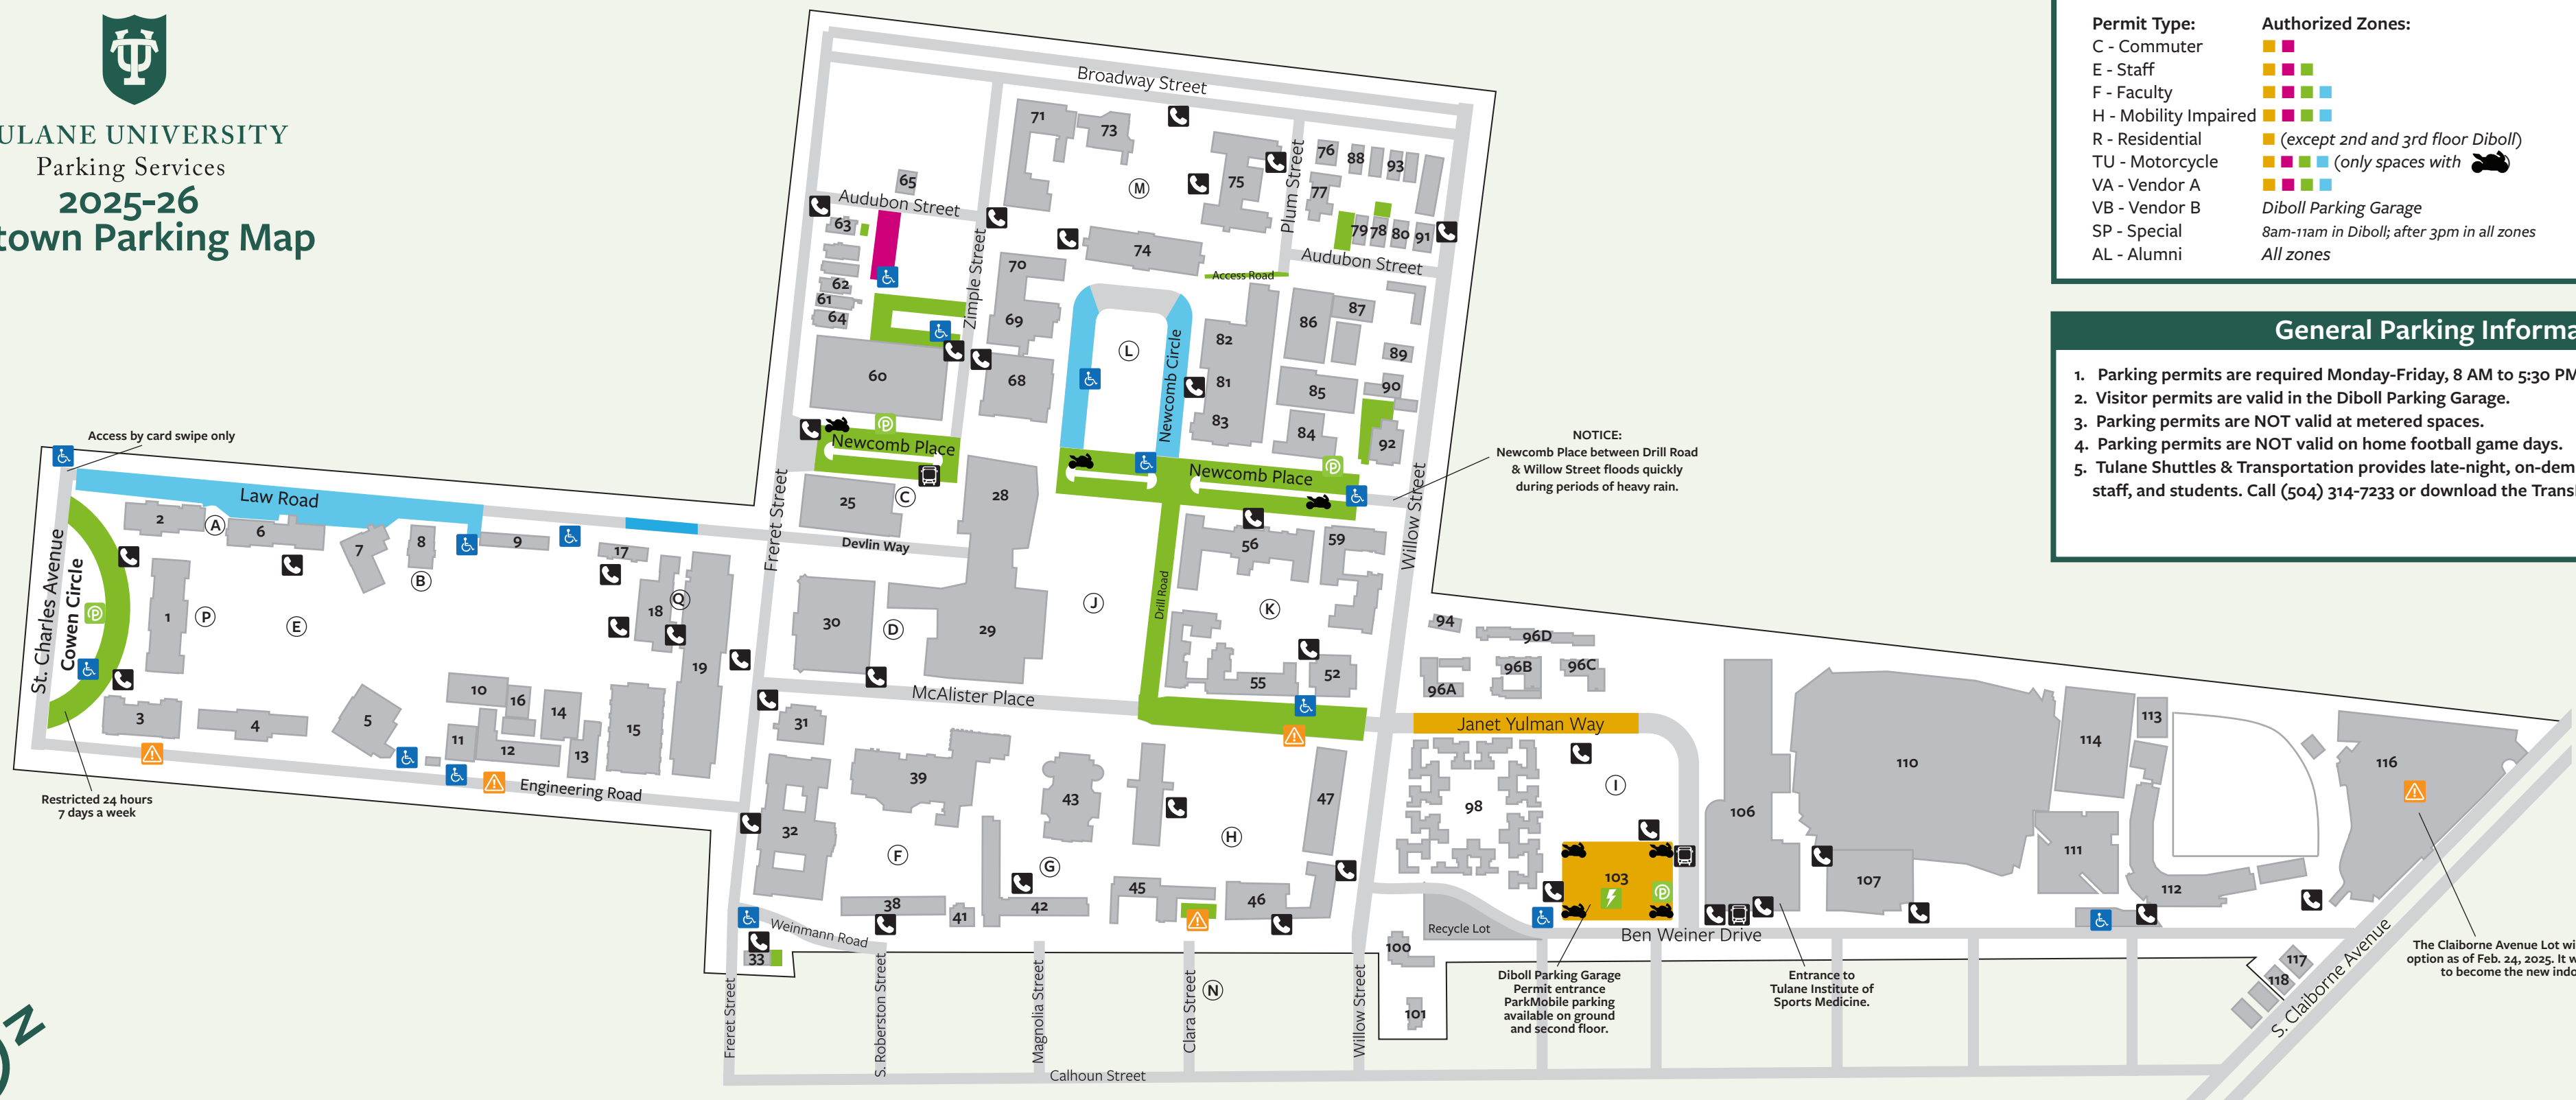

TULANE UNIVERSITY
Parking Services
2025-26
Uptown Parking Map

Parking Map Legend

Permit Type:	Authorized Zones:	Key
C - Commuter	[Color swatches]	[Icon] Accessible Parking
E - Staff	[Color swatches]	[Icon] Campus Shuttle Stop
F - Faculty	[Color swatches]	[Icon] Parkmobile Meter
H - Mobility Impaired	[Color swatches]	[Icon] Direct line to TUPD
R - Residential	[Color swatches]	[Icon] Electric Vehicle charging
TU - Motorcycle	[Color swatches]	[Icon] Construction in area
VA - Vendor A	[Color swatches]	
VB - Vendor B	[Color swatches]	
SP - Special	[Color swatches]	
AL - Alumni	[Color swatches]	

Diboll Parking Garage
8am-11am in Diboll; after 3pm in all zones
All zones

General Parking Information

1. Parking permits are required Monday-Friday, 8 AM to 5:30 PM, including academic holidays.
2. Visitor permits are valid in the Diboll Parking Garage.
3. Parking permits are NOT valid at metered spaces.
4. Parking permits are NOT valid on home football game days.
5. Tulane Shuttles & Transportation provides late-night, on-demand transportation for faculty, staff, and students. Call (504) 314-7233 or download the TransLoc app for more information.

NOTICE:
Newcomb Place between Drill Road & Willow Street floods quickly during periods of heavy rain.

The Claiborne Avenue Lot will no longer be a parking option as of Feb. 24, 2025. It will be under construction to become the new indoor practice facility.

Quads Key

A Pierson Patio
B Warner Patio
C Cassatt Courtyard
D Pocket Park
E Gibson Quad
F Monroe Quad
G Sharp Quad
H Bruff Quad
I Brown Field
J Berger Family Lawn
K Warren Quad
L Newcomb Quad
M Newcomb Lawn
N Glazer Garden
P Leigh Kirsten Flexner Patio and Gardens
Q Flowerree Courtyard