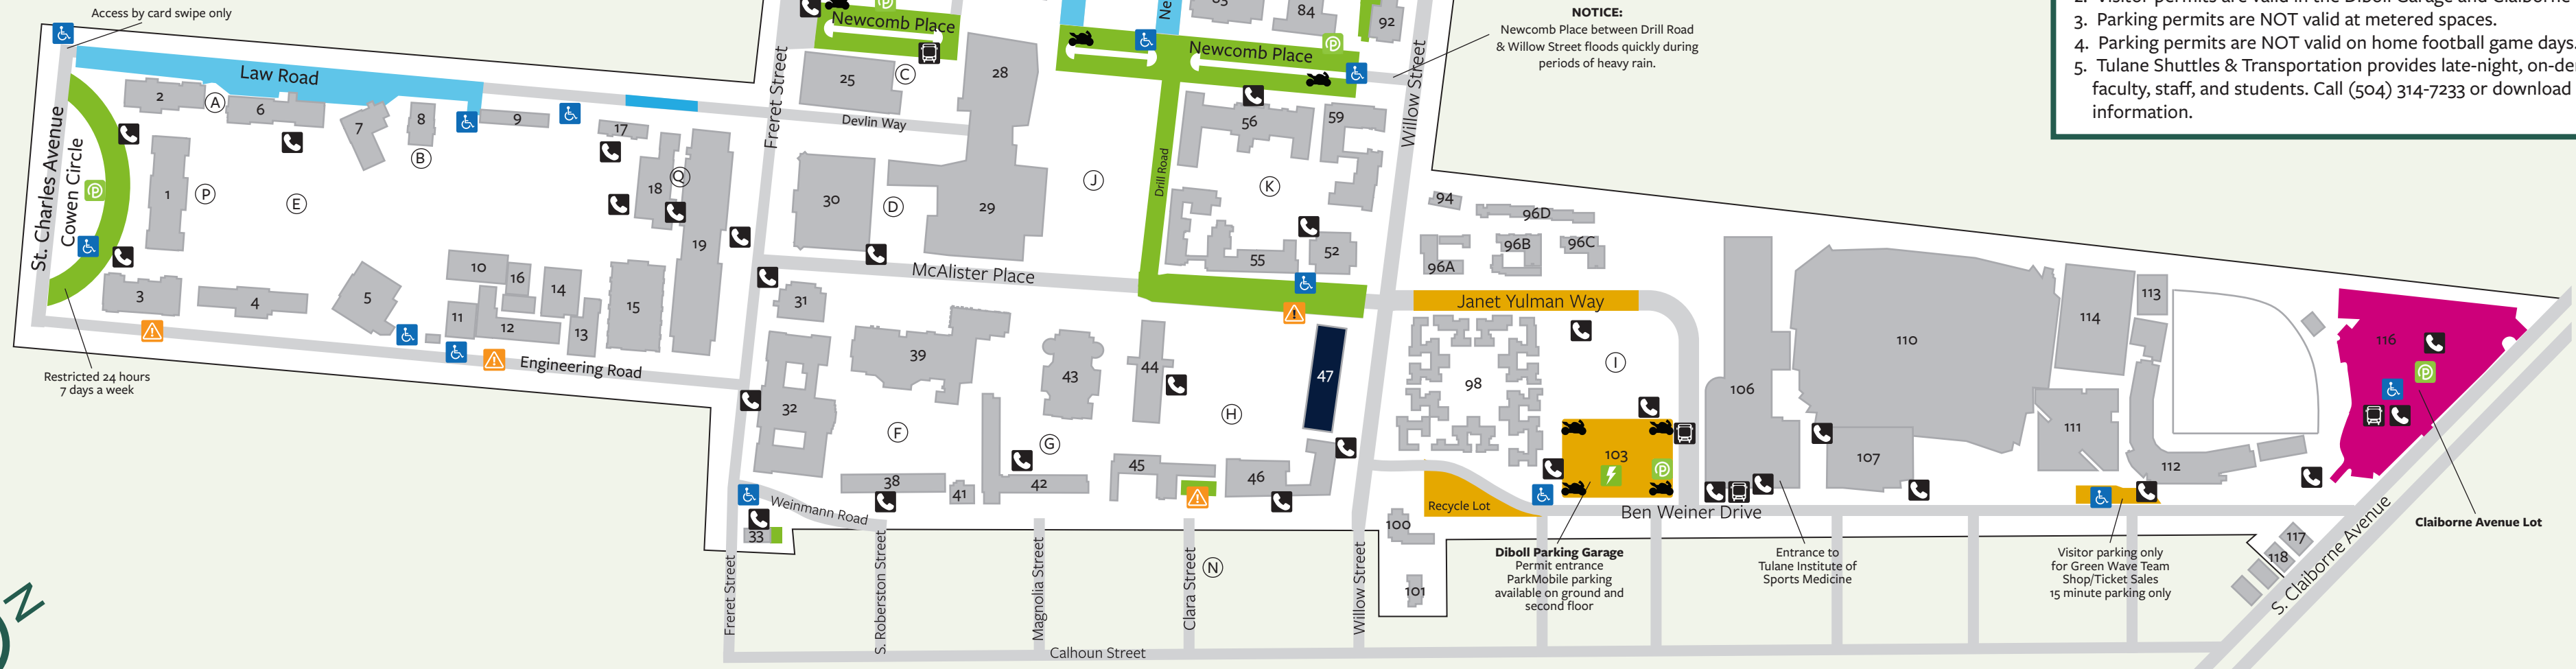

2024-25 Uptown Parking Map

NOTICE:
Newcomb Place between Drill Road & Willow Street floods quickly during periods of heavy rain.

Parking Map Legend

Permit Type:	Authorized Zones:	Key
C - Commuter	[Color swatches]	[Icon] Accessible Parking
E - Staff	[Color swatches]	[Icon] Campus Shuttle Stop
F - Faculty	[Color swatches]	[Icon] Parkmobile Meter
H - Mobility Impaired	[Color swatches]	[Icon] Direct line to TUPD
R - Residential	[Color swatches]	[Icon] Electric Vehicle charging
TU - Motorcycle	[Color swatches] (only spaces with [Icon])	[Icon] Construction in area
VA - Vendor A	[Color swatches]	
VB - Vendor B	[Color swatches]	
SP - Special	[Color swatches]	
AL - Alumni	[Color swatches]	

Quads Key

A Pierson Patio
B Warner Patio
C Cassatt Courtyard
D Pocket Park
E Gibson Quad
F Monroe Quad
G Sharp Quad
H Bruff Quad
I Brown Field
J Berger Family Lawn
K Warren Quad
L Newcomb Quad
M Newcomb Lawn
N Glazer Garden
P Leigh Kirsten Flexner Patio and Gardens
Q Flowerree Courtyard