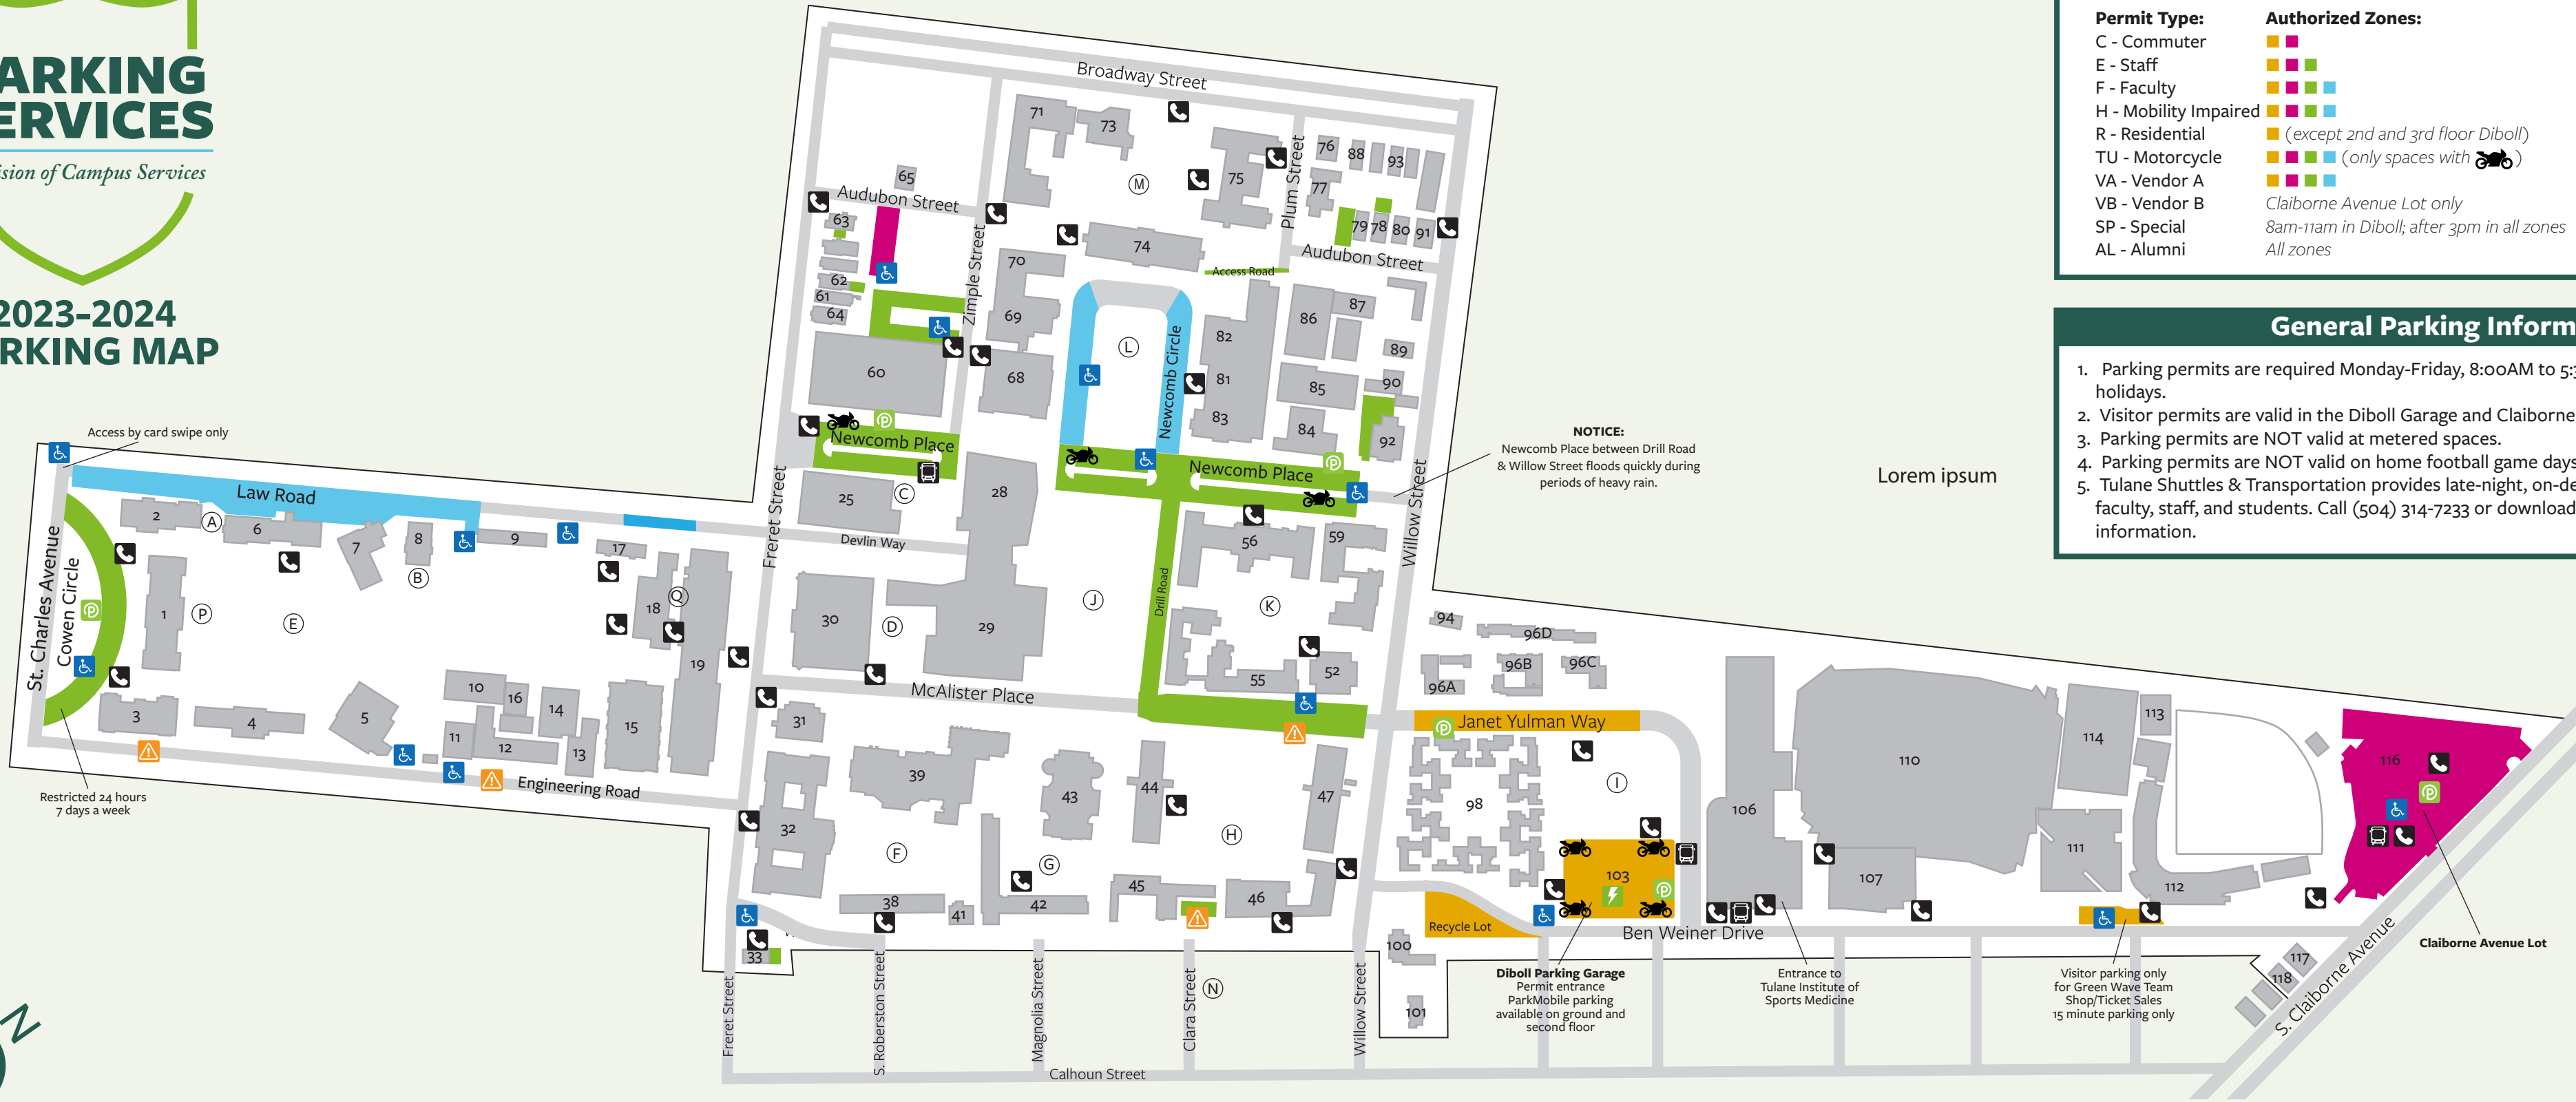

PARKING SERVICES

Division of Campus Services

2023-2024 PARKING MAP

Parking Map Legend

Permit Type:	Authorized Zones:	Key
C - Commuter	[Color swatches]	[Icon] Accessible Parking
E - Staff	[Color swatches]	[Icon] Campus Shuttle Stop
F - Faculty	[Color swatches]	[Icon] Parkmobile Meter
H - Mobility Impaired	[Color swatches]	[Icon] Direct line to TUPD
R - Residential	[Color swatches]	[Icon] Electric Vehicle charging
TU - Motorcycle	[Color swatches]	[Icon] Construction in area
VA - Vendor A	[Color swatches]	
VB - Vendor B	[Color swatches]	
SP - Special	[Color swatches]	
AL - Alumni	[Color swatches]	

*Claiborne Avenue Lot only
8am-11am in Diboll; after 3pm in all zones
All zones*

General Parking Information

1. Parking permits are required Monday-Friday, 8:00AM to 5:30 PM, including academic holidays.
2. Visitor permits are valid in the Diboll Garage and Claiborne Lot.
3. Parking permits are NOT valid at metered spaces.
4. Parking permits are NOT valid on home football game days.
5. Tulane Shuttles & Transportation provides late-night, on-demand transportation for faculty, staff, and students. Call (504) 314-7233 or download the TransLoc app for more information.

Quads Key

A Pierson Patio
B Warner Patio
C Cassatt Courtyard
D Pocket Park
E Gibson Quad
F Monroe Quad
G Sharp Quad
H Bruff Quad
I Brown Field
J Berger Family Lawn
K Warren Quad
L Newcomb Quad
M Newcomb Lawn
N Glazer Garden
P Leigh Kirsten Flexner Patio and Gardens
Q Flowerree Courtyard