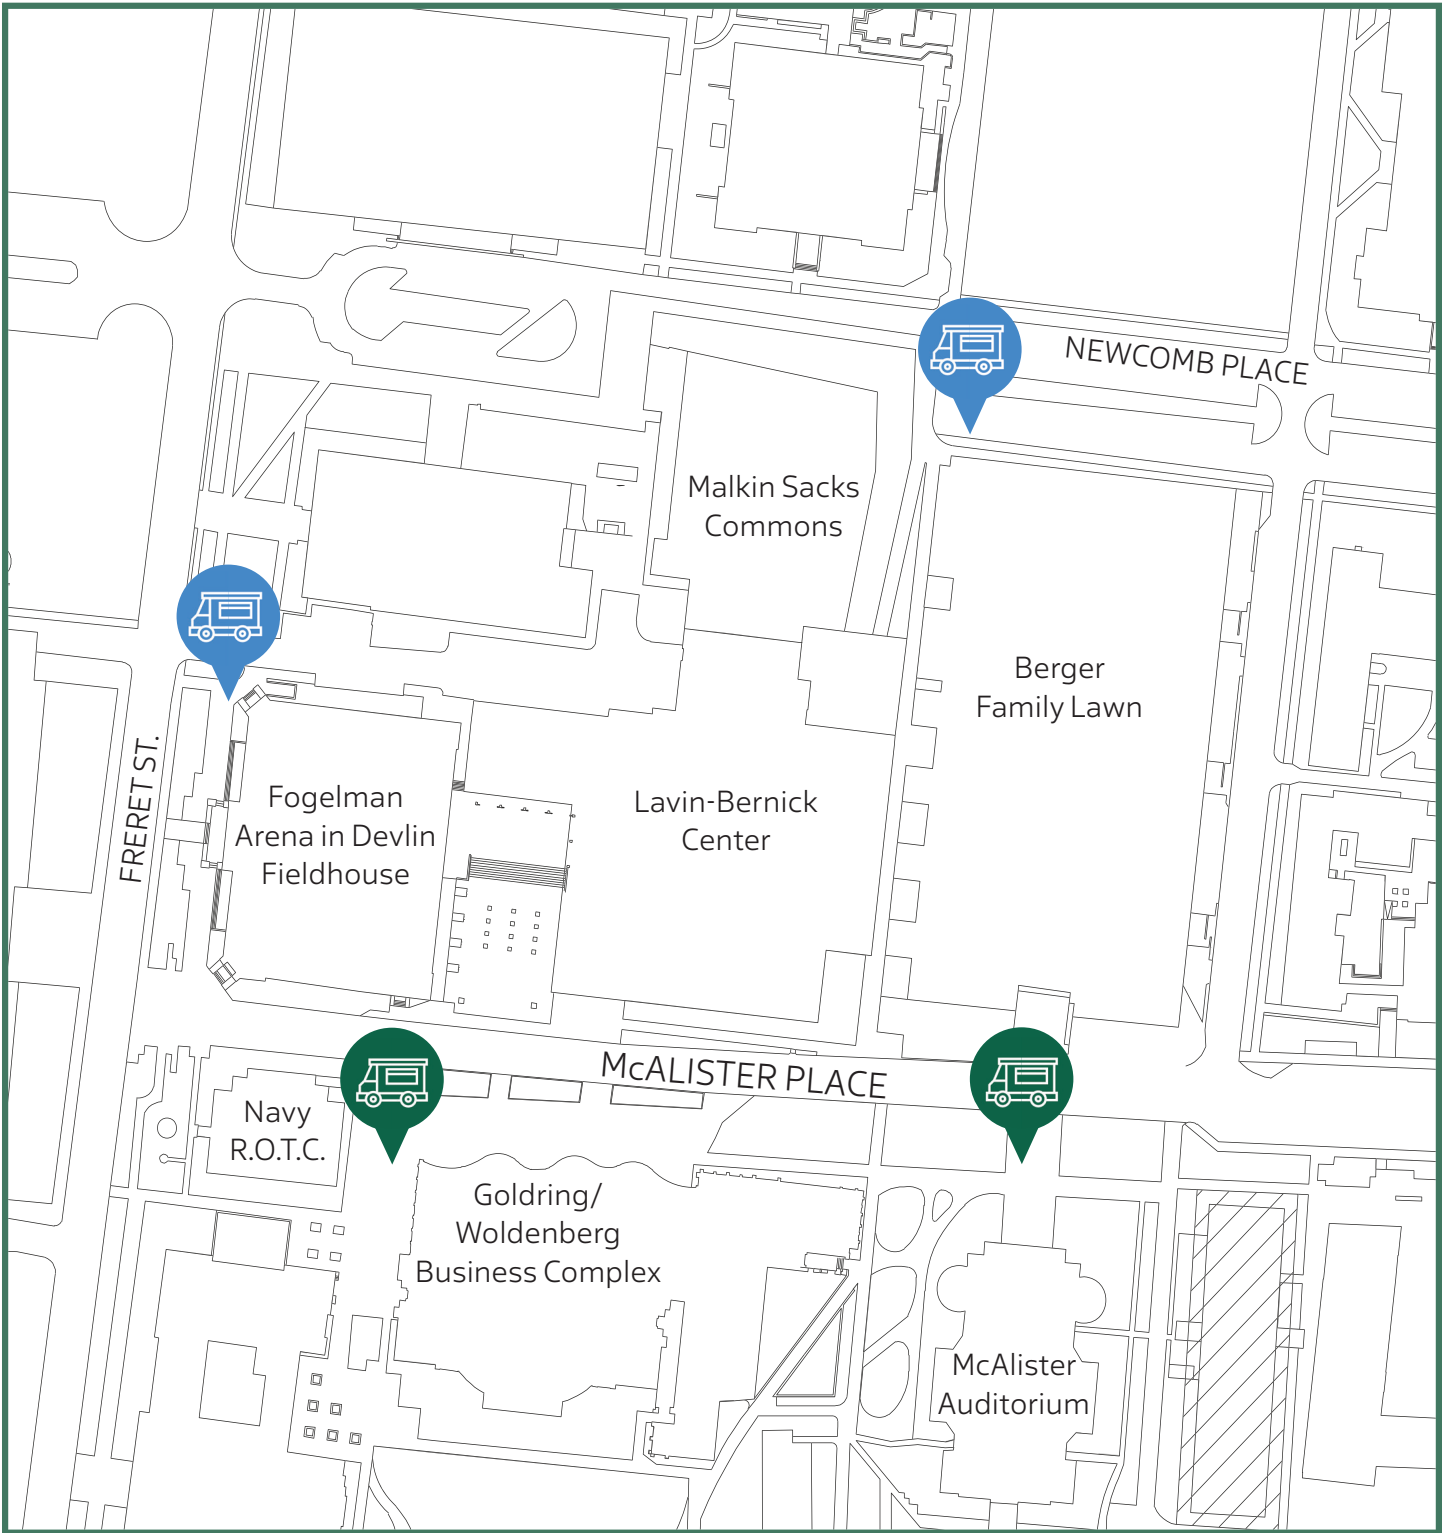

Food Truck Parking

Approved Areas

Approved

- McAlister Plaza Area
- Behind Navy R.O.T.C. Building

Alternate Spaces with Restrictions*

*Parking Fees apply at corner of Berger Family Lawn and Newcomb Place

Updated March 19, 2024